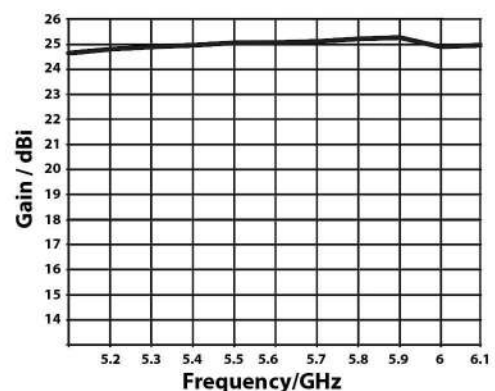

25dBi Eco ISO

Model	25 dB - 3D - ISO
Type	Solid dish antenna
Frequency range	5.1 - 6.1 GHz
Impedance	50 Ω Unbalanced
Polarization	Dual Line
Max Gain	25 dBi
Front to Back Ratio	≥ 30 dB
S.W.R. in Bandwidth	≤1.4:1
Cross Pol Isolation	35 dB
Lightning Protection	DC Ground
Dimensions(approx.)	400 * 400 * 300 mm
Operating Temperature	- 40 C to + 80 C
Wind Resistance	200 Km/h
Weight(approx.)	3100 gr
Connector	SMA - Female RP
H plan beamwidth@-3dB	6 degree
E plan beamwidth@-3dB	6 degree
Materials	Aluminium&Iron&Anti UV Plastic